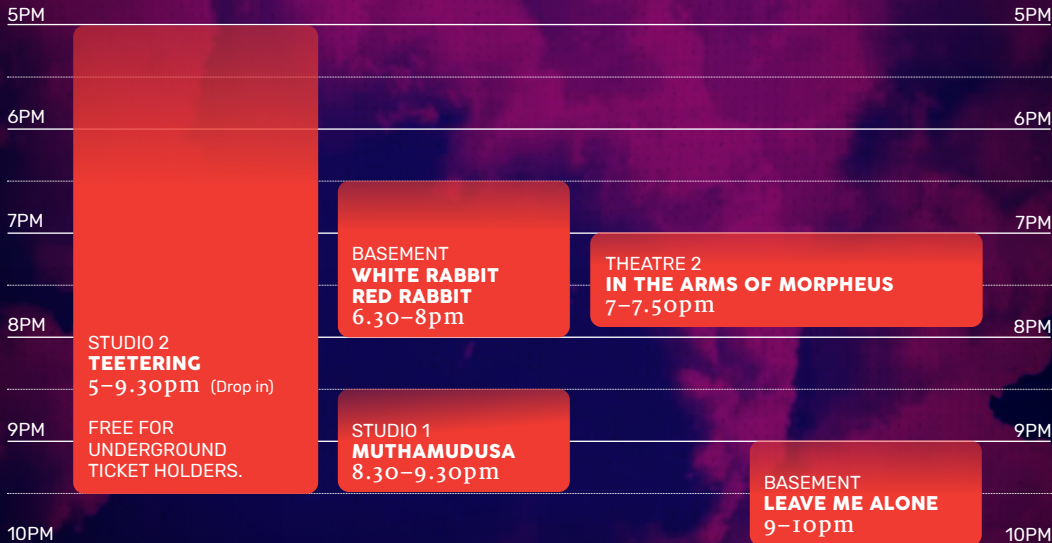

FRI 16 JUL UNDERGROUND

HOME OF THE ARTS **HOTA**

HOTA'S DISRUPTORS-IN-RESIDENCE: THE FARM'S GREENHOUSE ENSEMBLE WILL PRESENT 2021: A SPACE ODYSSEY ACROSS HOTA'S PUBLIC SPACES THROUGHOUT EACH EVENING.

UNDERGROUND POP-UP BAR WILL BE OPEN 5-10.30PM. LOCATED IN HOTA CENTRAL.

SAT 17 JUL UNDERGROUND

HOME
OF THE
ARTS **HOTA**

HOTA'S DISRUPTORS-IN-RESIDENCE: THE FARM'S GREENHOUSE ENSEMBLE WILL PRESENT 2021: A SPACE ODYSSEY ACROSS HOTA'S PUBLIC SPACES THROUGHOUT EACH EVENING.

UNDERGROUND POP-UP BAR WILL BE OPEN 5-10.30PM. LOCATED IN HOTA CENTRAL.