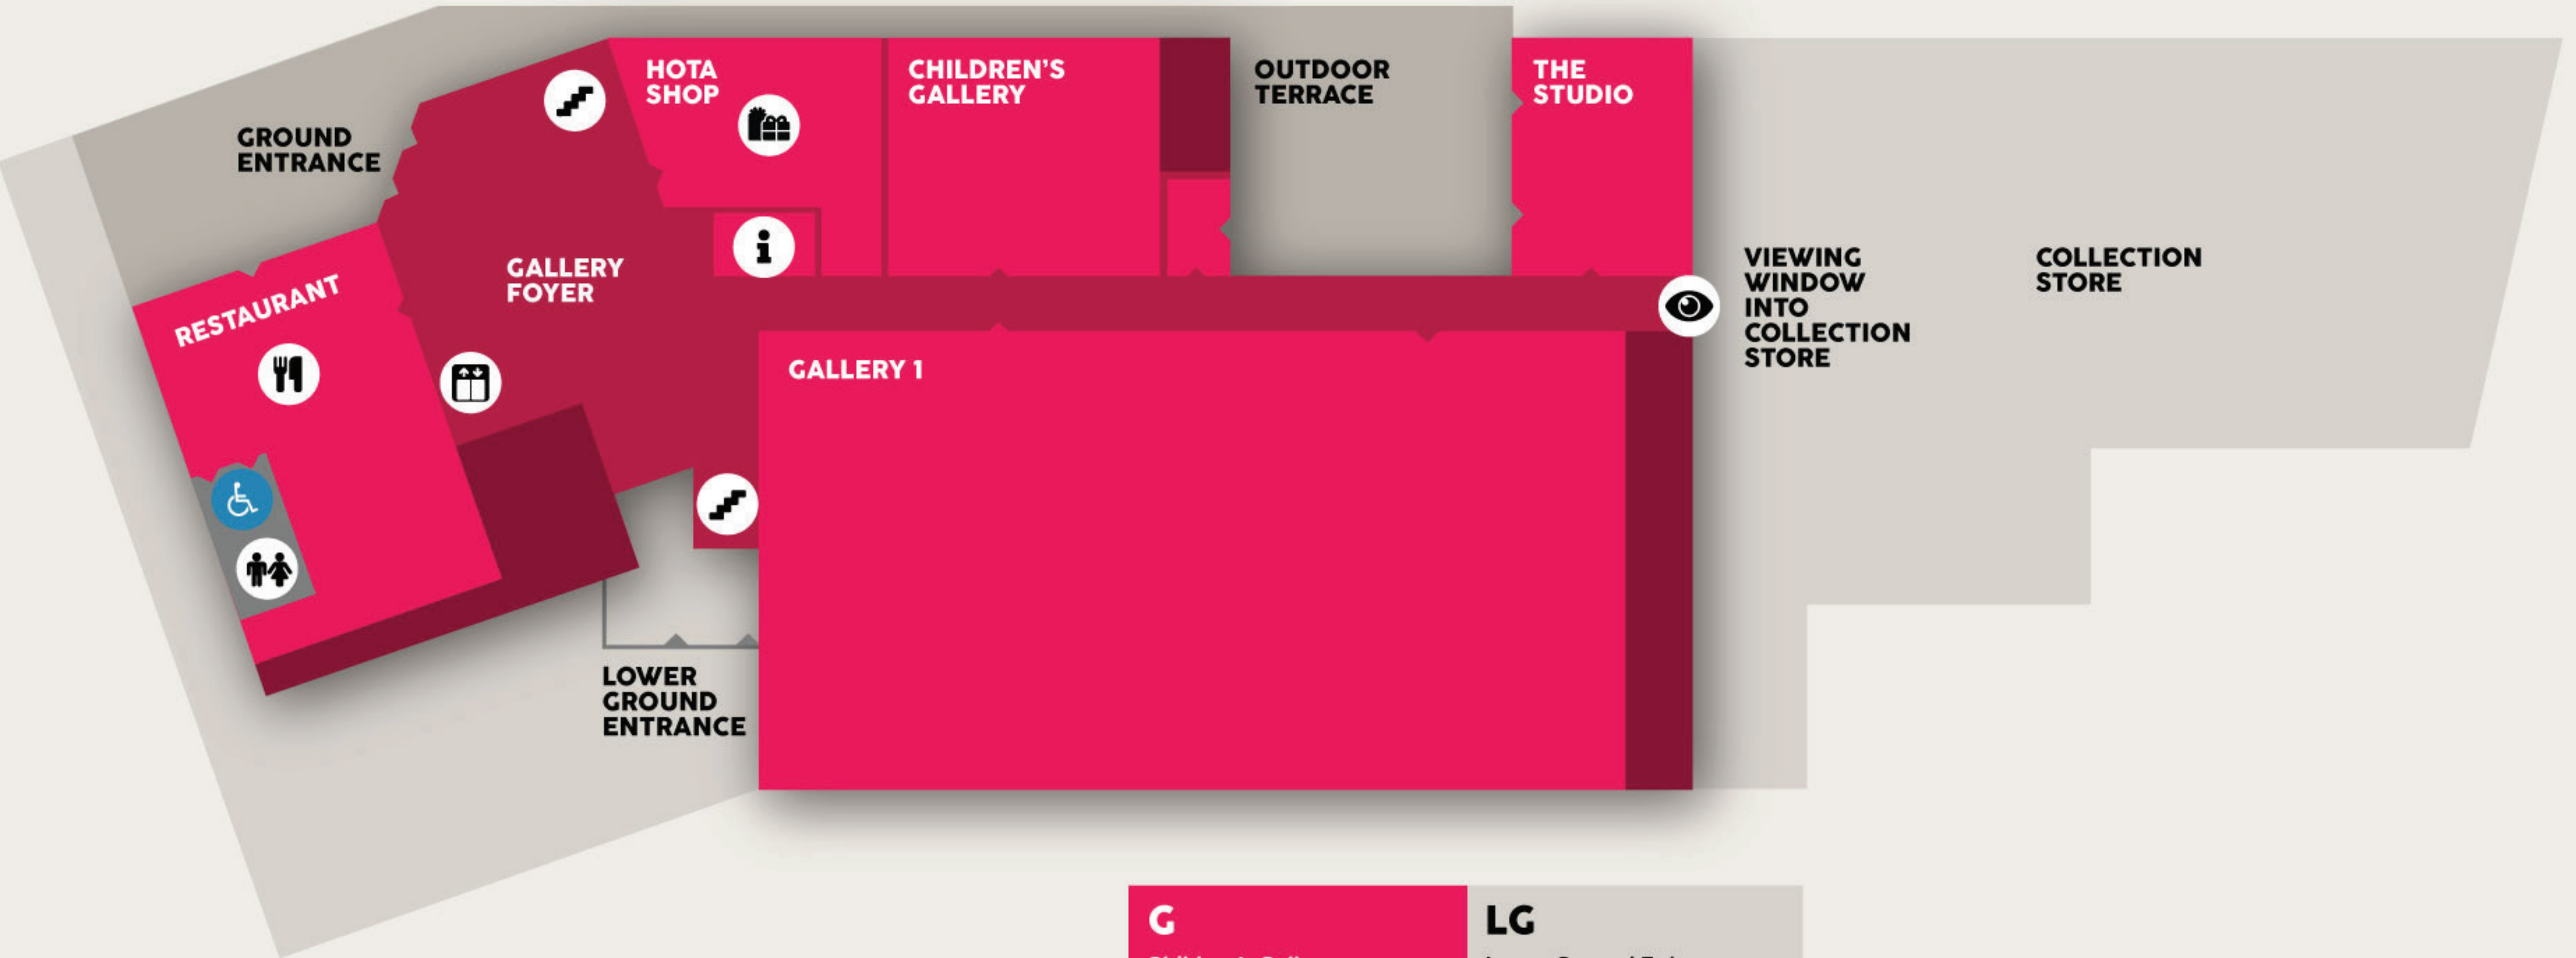

**HOTA GALLERY**  
LOWER GROUND LEVEL MAP

## GROUND LEVEL MAP

<p><b>G</b></p> <p>Children's Gallery          Gallery 1          Outdoor Terrace          The Studio          Restaurant          HOTA Shop          Ground Entrance          Exit to Precinct</p> <p>   </p>	<p><b>LG</b></p> <p>Lower Ground Entrance          Exit to Carpark</p> <p>     </p> <p>  </p>
--	--

## LEVEL 2 MAP

**HOTA GALLERY**  
LEVEL 3 MAP

## LEVEL 5 MAP