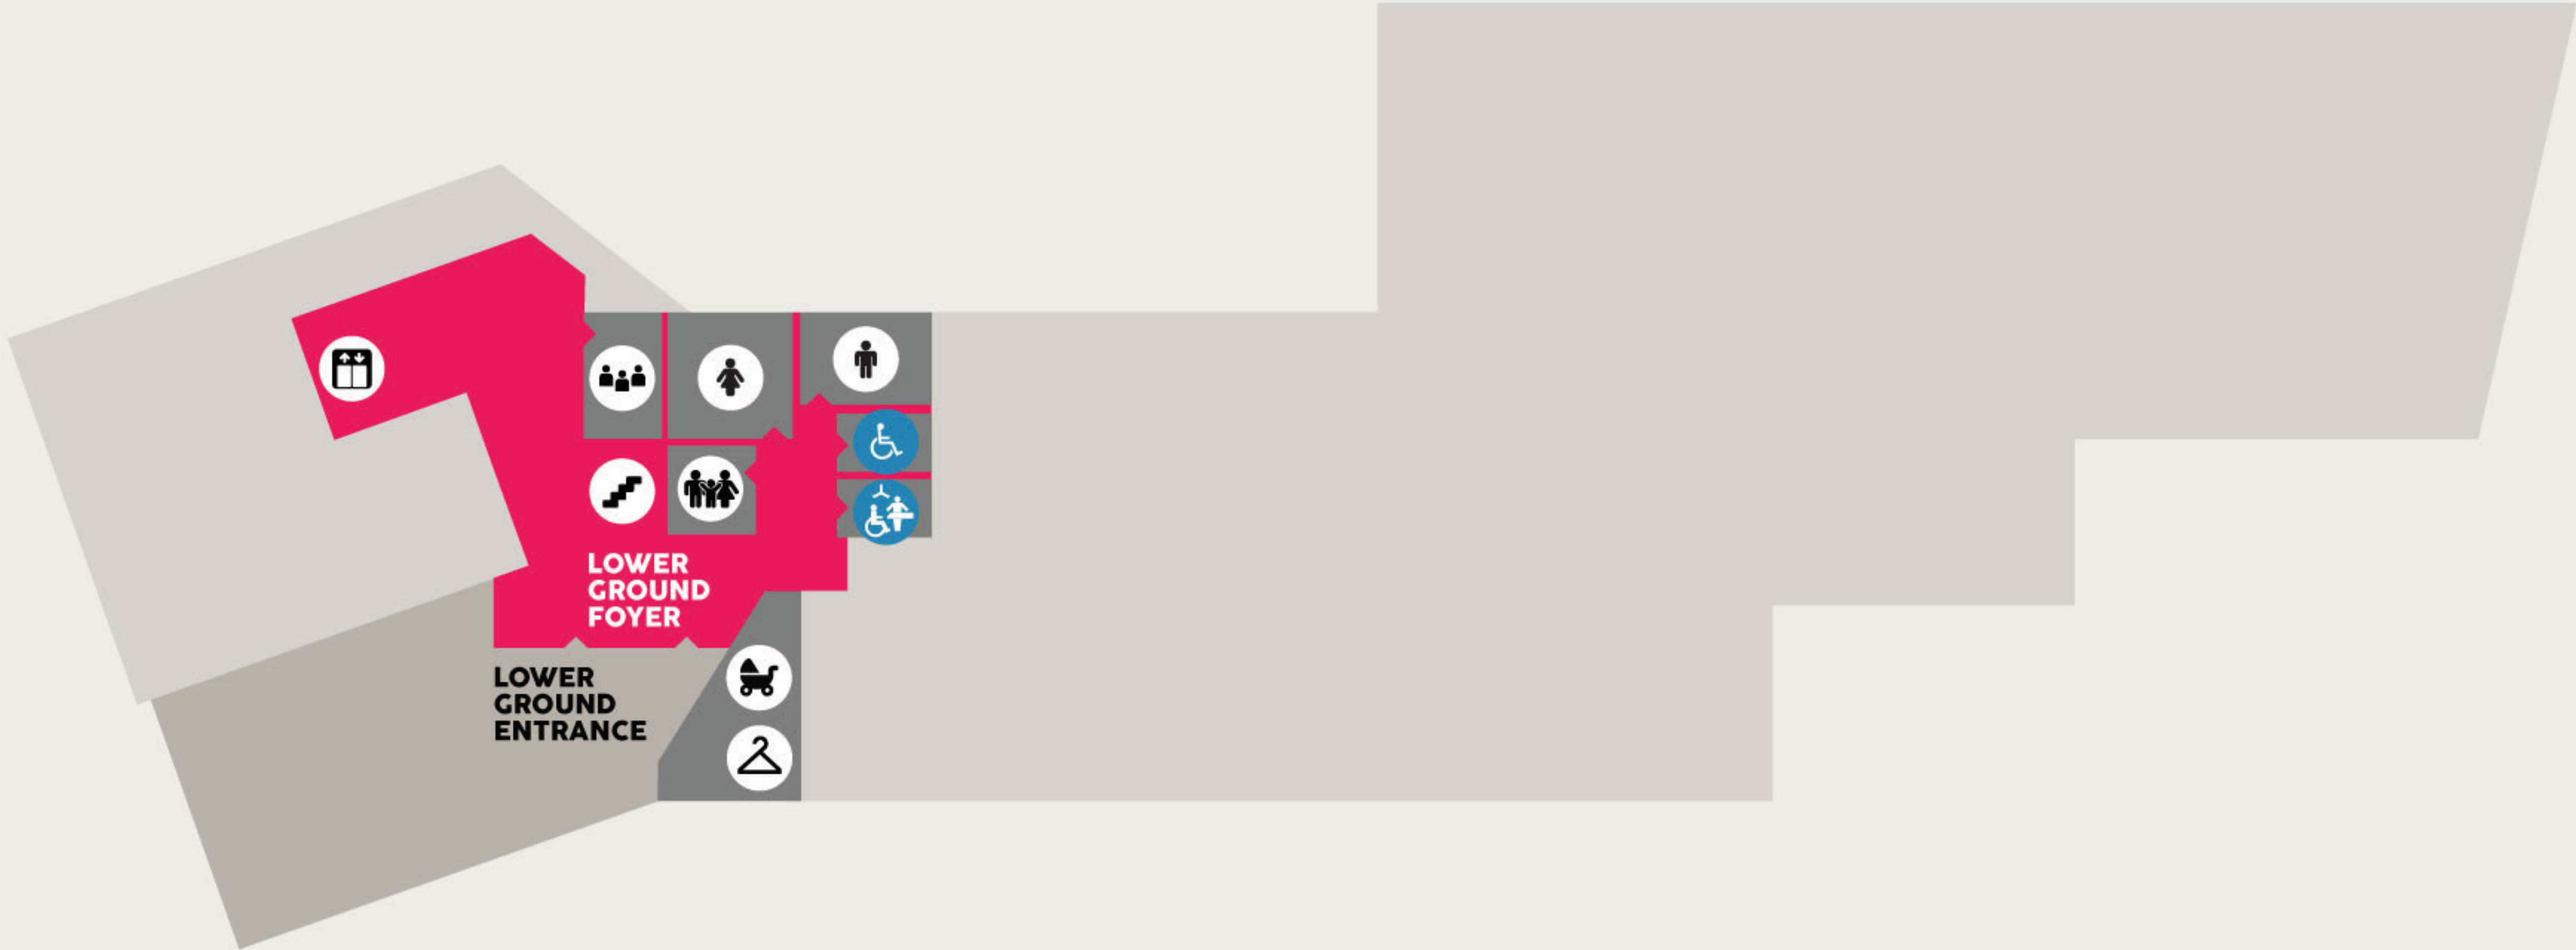

**HOTA GALLERY**  
LOWER GROUND LEVEL MAP

## GROUND LEVEL MAP

<p><b>G</b></p> <p>Children's Gallery          Gallery 1          Outdoor Terrace          The Studio          Restaurant          HOTA Shop          Ground Entrance          Exit to Precinct</p> <p>   </p>	<p><b>LG</b></p> <p>Lower Ground Entrance          Exit to Carpark</p> <p>     </p> <p>  </p>
--	--