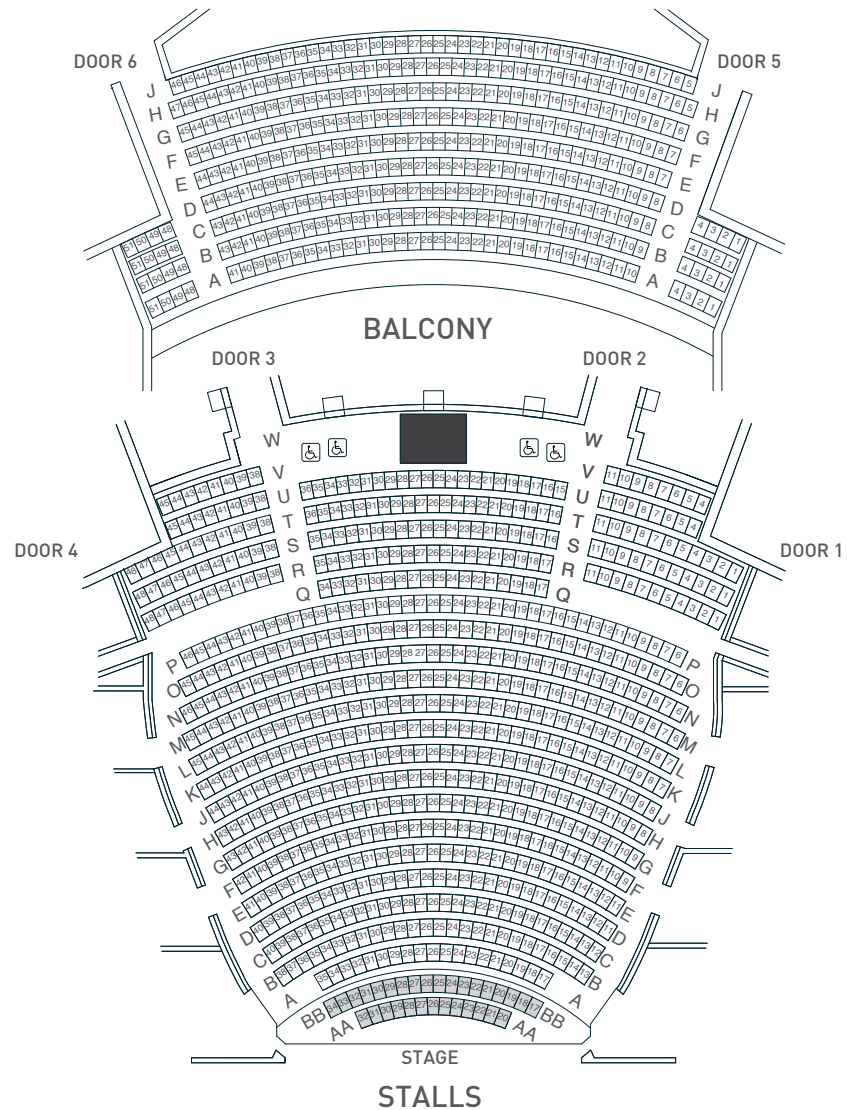

Theatre 1 Floorplan